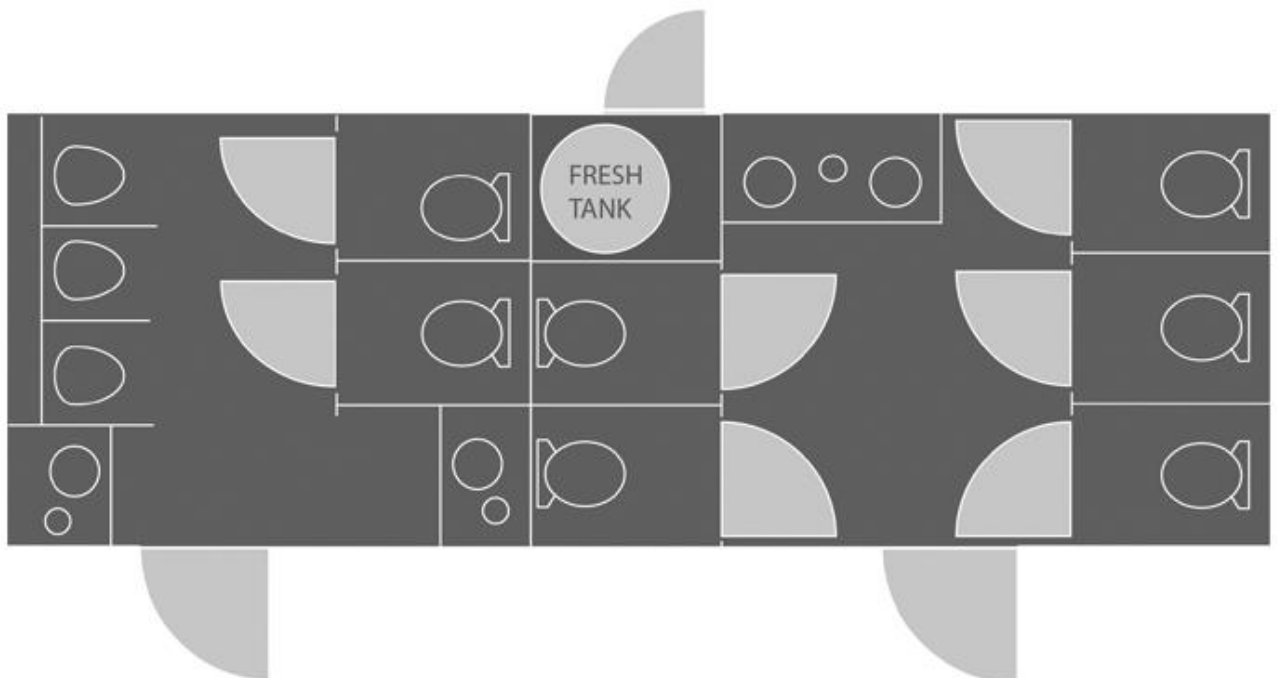

TEN STALL RESTROOM TRAILER

Our largest unit available, the ten-stall restroom trailer is the best option for large scale parties and events. The ladies' area has five spacious stalls and a twin-basin vanity, while the men's area includes two private stalls, three urinals and a twin-basin vanity.

The climate in each area can be controlled by individual air conditioning units to ensure total comfort, and a sound system comes standard with each unit.

Length: 25' Box, 30' w/ Tongue, **Width:** 8'6", 12'6" w/ Steps Down, **Height:** 11'7" including AC
Restroom Trailer sizes are approximate and could vary. Interior styles may also vary, and are subject to unit availability.